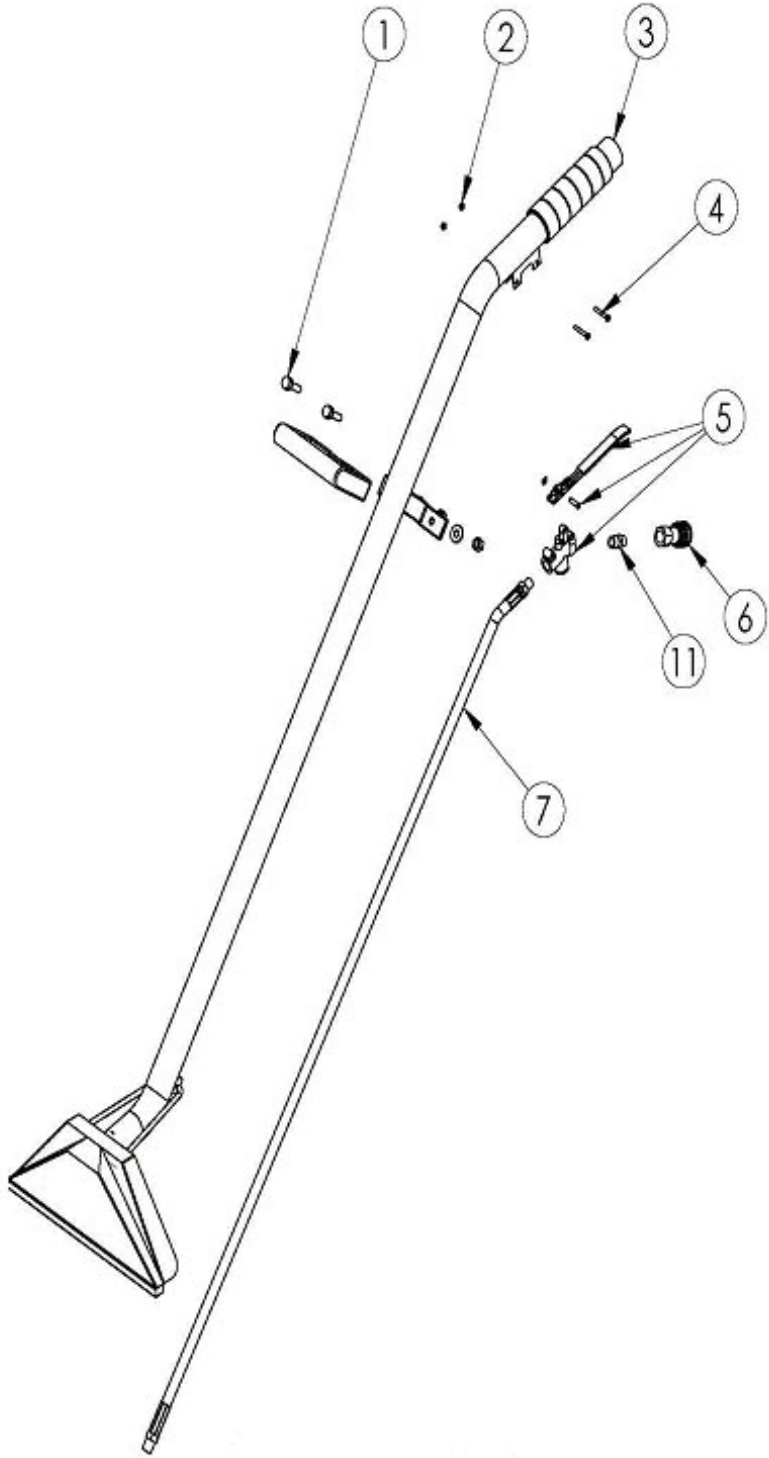

# Trusted Clean Galaxy 1034ACH Drag Wand Breakdown

1034ACH Drag Wand  
11-7-07

# 1034ACH Drag Wand 11-7-07

ITEM NO.	1034ACH PART NUMBERS	QTY.
1	EDI-81033AC Hand Grip Assembly	1
2	EDI-C02320 Locknut, 8-32, Nylon, SS	2
3	EDI-D13057 Wand, Stainless Steel	1
4	EDI-C10785 Screw, 8-32 X 1 in, Truss Hd., Stainless, Phillips	2
5	EDI-G00526-1 Spray Valve Assembly	1
6	EDI-A00102 QD, 1-4F X 1-4FP	1
7	EDI-00601-HPA Wand Hose Assy. HP 41 in lg	1
8	EDI-A00094B Check Valve with Strainer	2
9	EDI-A00094A-9 Spray Jet Tip	2
10	EDI-A00094D Check Valve Cap	2
11	EDI-A12960 .25 X .25 Brass Hex Nipple	1