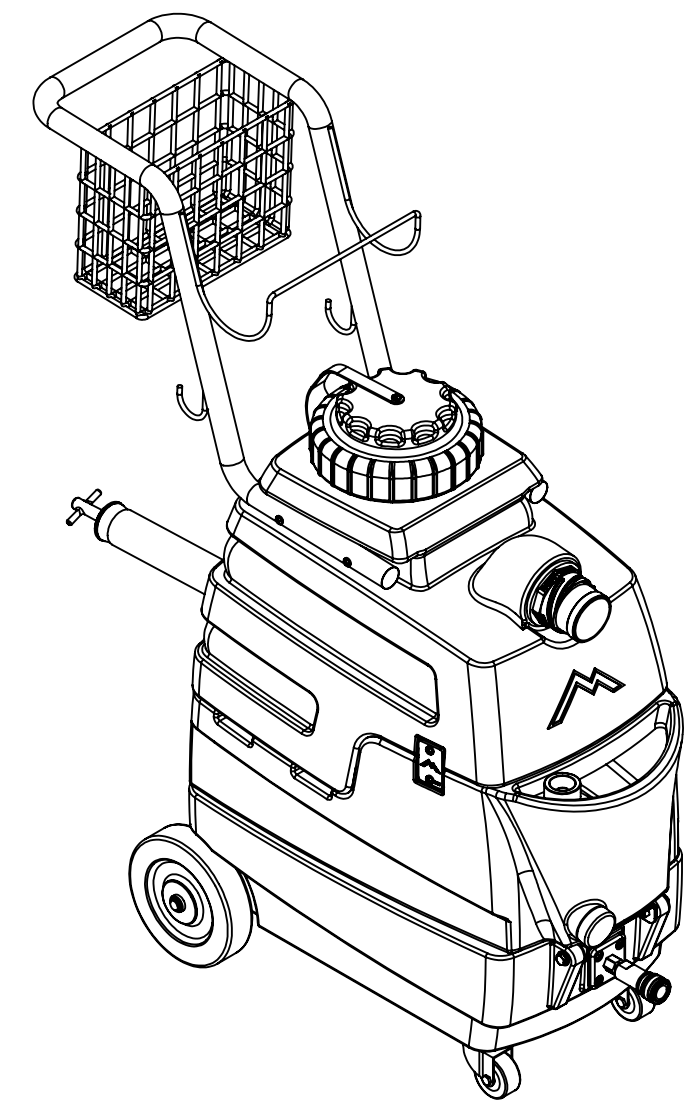

REVISIONS			
REV.	DESCRIPTION	DATE	APPROVED
OD	ORIGINAL DRAFT	1/3/2014	JFL
A	G004A REPLACED WITH G004	3/19/2014	ML
B	ADDED H212 AND B170	3/19/2014	ML
C	ADDED H029	6/18/2014	ML
D	ADDED H423, B110	7/11/2014	ML
E	ADDED B241, B111	4/15/2015	ML
F	RPLACED B136 WITH B652	4/13/2016	ML

	NAME	DATE	MYTEE PRODUCTS, INC. 858-679-1191	
DRAWN	M.LaBarbera	1/2014	TITLE: Mytee Lite	
CHECKED			REV F	
COMMENTS:			SIZE DWG. NO.	SCALE: 1:24
PROPRIETARY AND CONFIDENTIAL THE INFORMATION CONTAINED IN THIS DRAWING IS THE SOLE PROPERTY OF MYTEE PRODUCTS, INC. ANY REPRODUCTION IN PART OR AS A WHOLE WITHOUT THE WRITTEN PERMISSION OF MYTEE PRODUCTS, INC. IS PROHIBITED.			C	8070
			DO NOT SCALE DRAWING	SHEET 3 OF 3