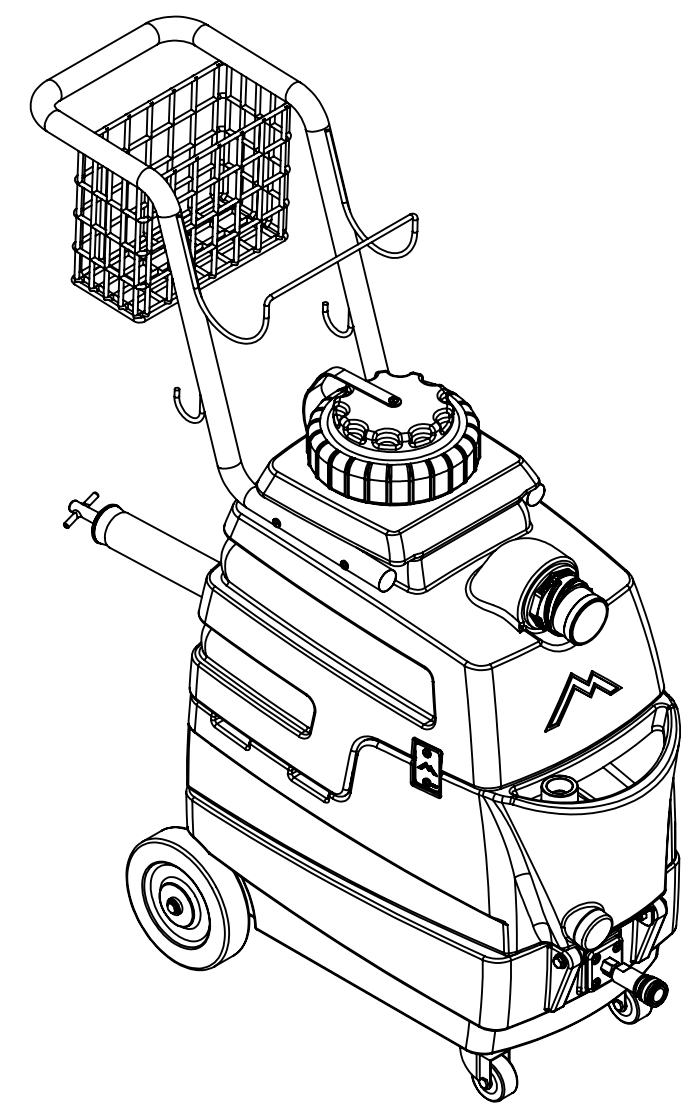

ITEMS NOT SHOWN

PART NO.	DESCRIPTION	QTY.	MSRP
A997	harness, electrical	1	$47.99 ea
B101	quick disconnect, male, 1/4" male x 1/4" fpt	2	$8.49 ea
B102	quick disconnect, 1/4" female x 1/4" fpt	1	$17.49 ea
B104	bushing, hex, 1/4" mpt x 1/8" fpt	1	$1.99 ea
AH136	sol hose, 1/5" x 15', 1/8 mpt x 1/4 mpt	1	$44.99 ea
G036	cap, 2.5" threaded, tethered	1	$3.99 ea
G079	hose wrap, heat guard	1	$2.99 ea
A935	sol hose, pigtail, 1/8 x 7 1/2	1	$14.99 ea
H701	hose, vac, 15' x 1-1/4" w/ 1 1/2 black cuffs	1	$43.99 ea
H282	tool, upholstery w/valve	1	$98.99 ea
H122	Cuff-Lynx, 1.25" hose cuff x 2" female cuff	1	$3.99 ea
H133	Cuff-Lynx, 1-1/4" hose x male & female	2	$9.99 ea
P590	cuties, 1/4" qd, strandard pack of 2	1	$2.99 ea
ADM-8070	manual, Mytee-Lite	1	

NAME	DATE	MYTEE PRODUCTS, INC. 858-679-1191	
DRAWN M.LaBarbera	1/2014	TITLE: Mytee Lite	
CHECKED		REV F	
COMMENTS:		SCALE: 1:24	DO NOT SCALE DRAWING
PROPRIETARY AND CONFIDENTIAL THE INFORMATION CONTAINED IN THIS DRAWING IS THE SOLE PROPERTY OF MYTEE PRODUCTS, INC. ANY REPRODUCTION IN PART OR AS A WHOLE WITHOUT THE WRITTEN PERMISSION OF MYTEE PRODUCTS, INC. IS PROHIBITED.		DWG. NO. 8070	SHEET 1 OF 3