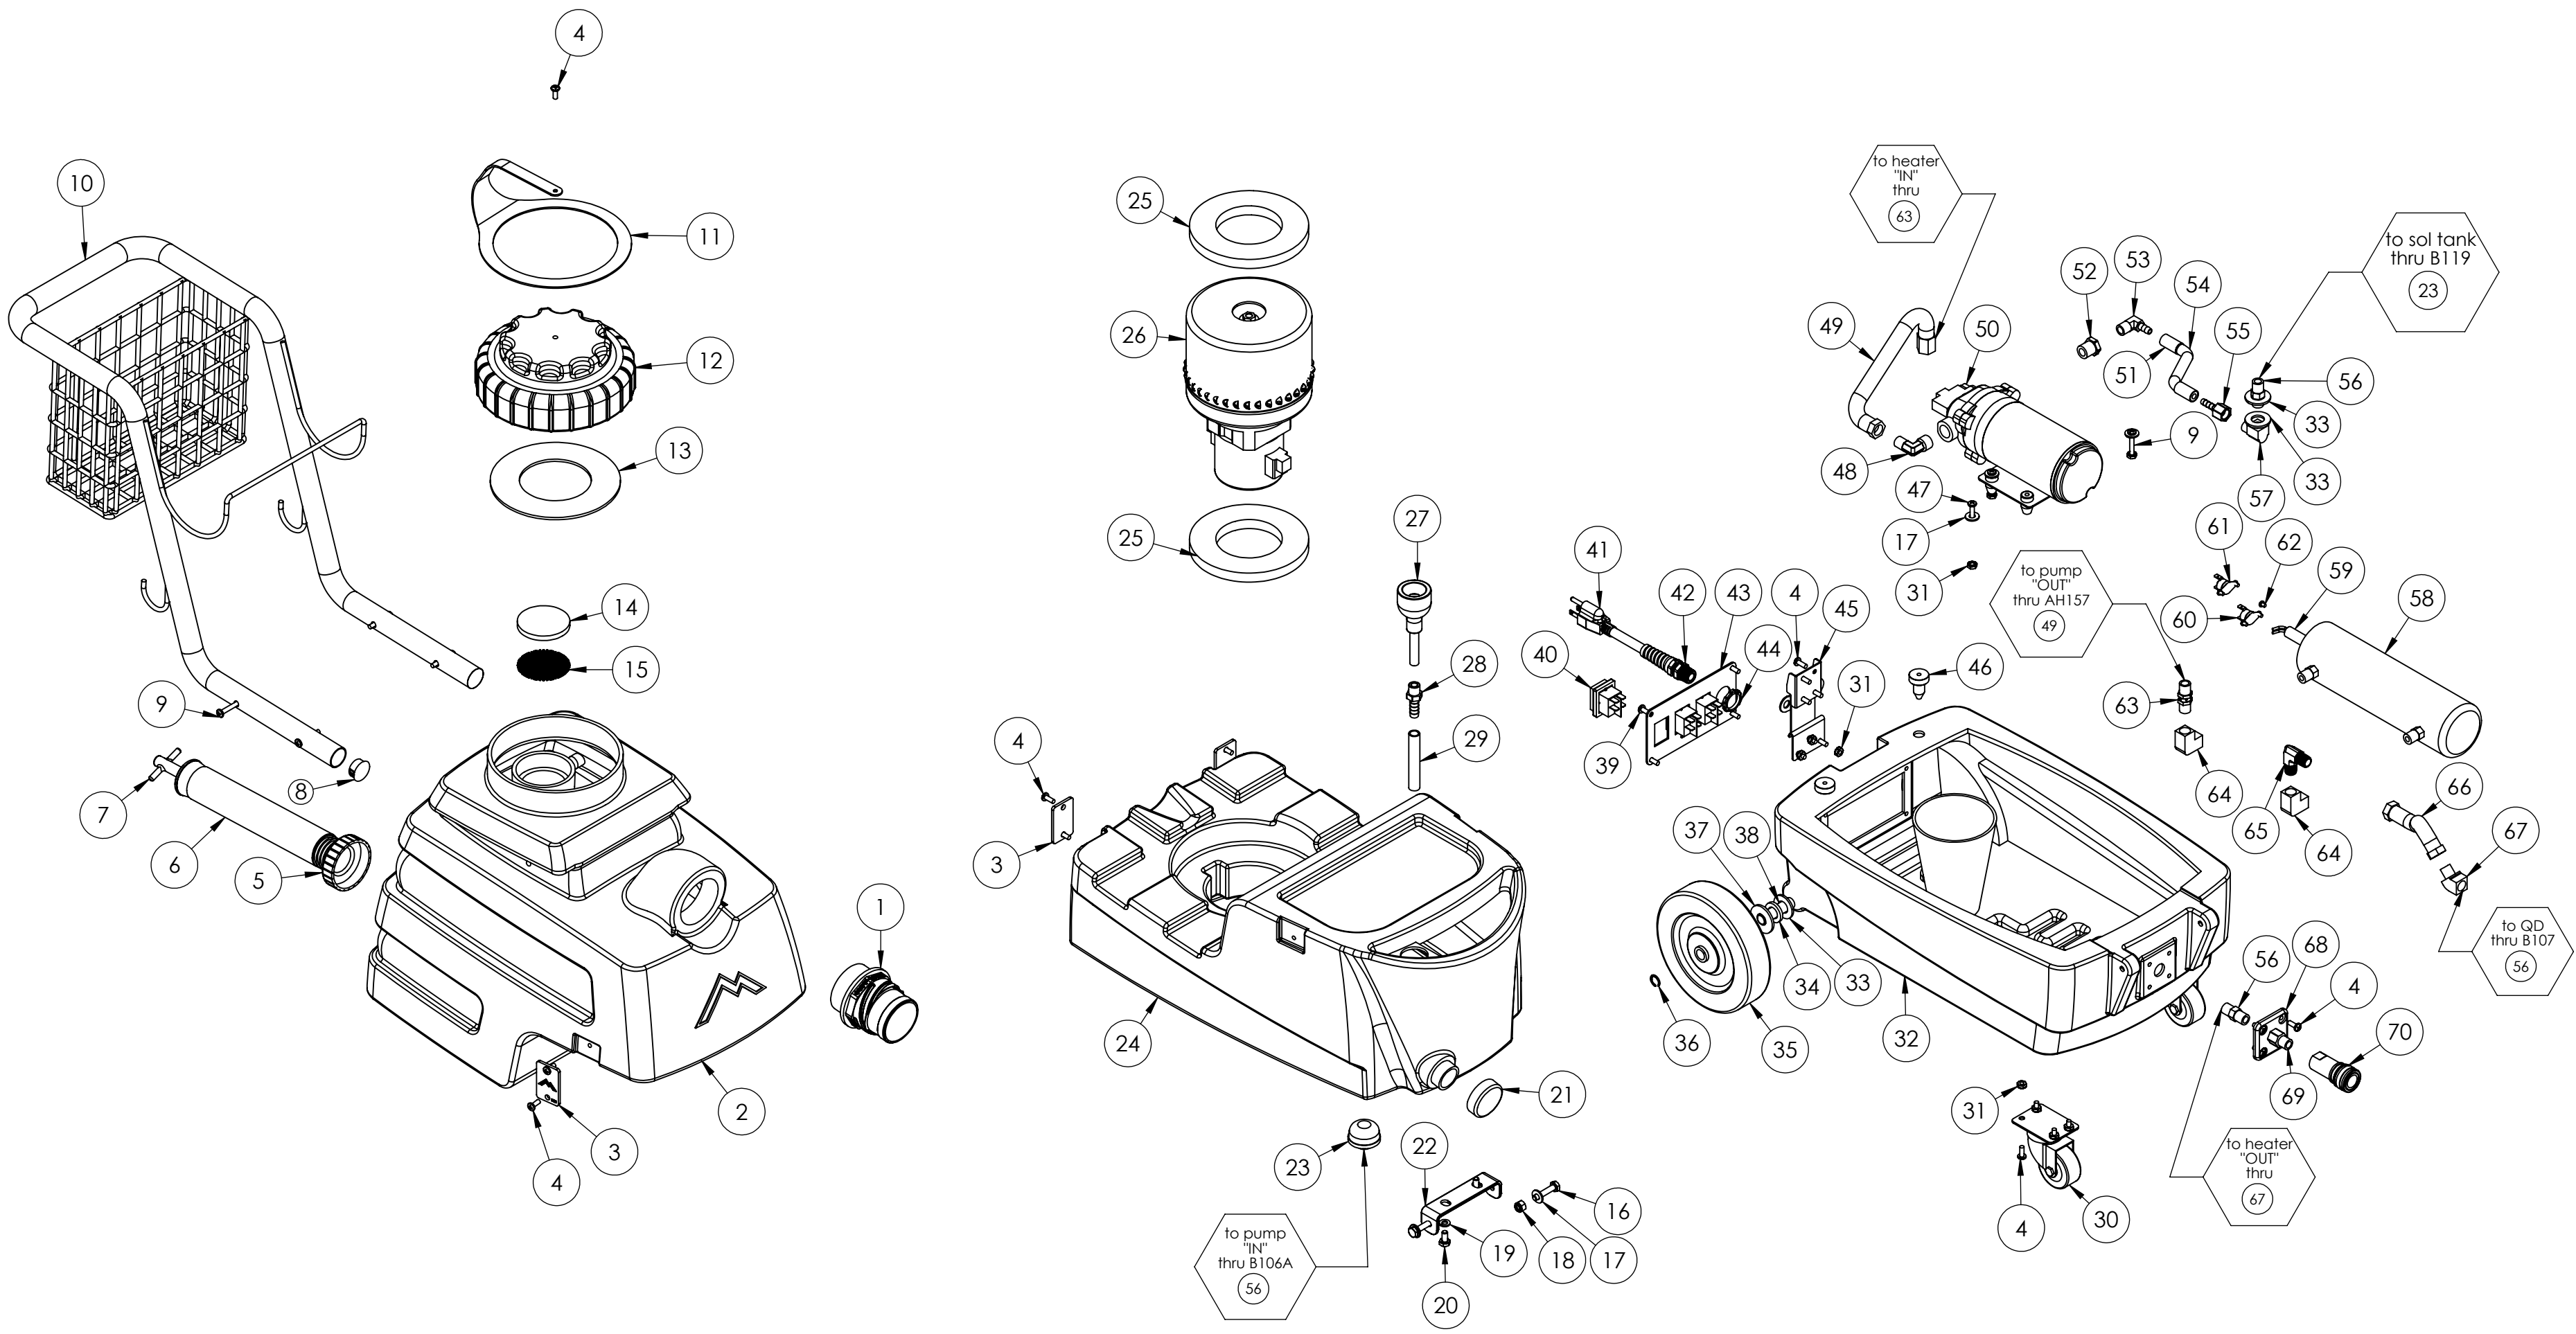

8 7 6 5 4 3 2 1

F E D C B A

	NAME	DATE	MYTEE PRODUCTS, INC. 858-679-1191	
DRAWN	M.LaBarbera	1/2014	TITLE: Mytee Lite	
CHECKED			REV F	
COMMENTS:			SIZE DWG. NO.	SCALE: 1:24
PROPRIETARY AND CONFIDENTIAL THE INFORMATION CONTAINED IN THIS DRAWING IS THE SOLE PROPERTY OF MYTEE PRODUCTS, INC. ANY REPRODUCTION IN PART OR AS A WHOLE WITHOUT THE WRITTEN PERMISSION OF MYTEE PRODUCTS, INC. IS PROHIBITED.			C	DO NOT SCALE DRAWING
			8070	SHEET 2 OF 3

8 7 6 5 4 3 2 1